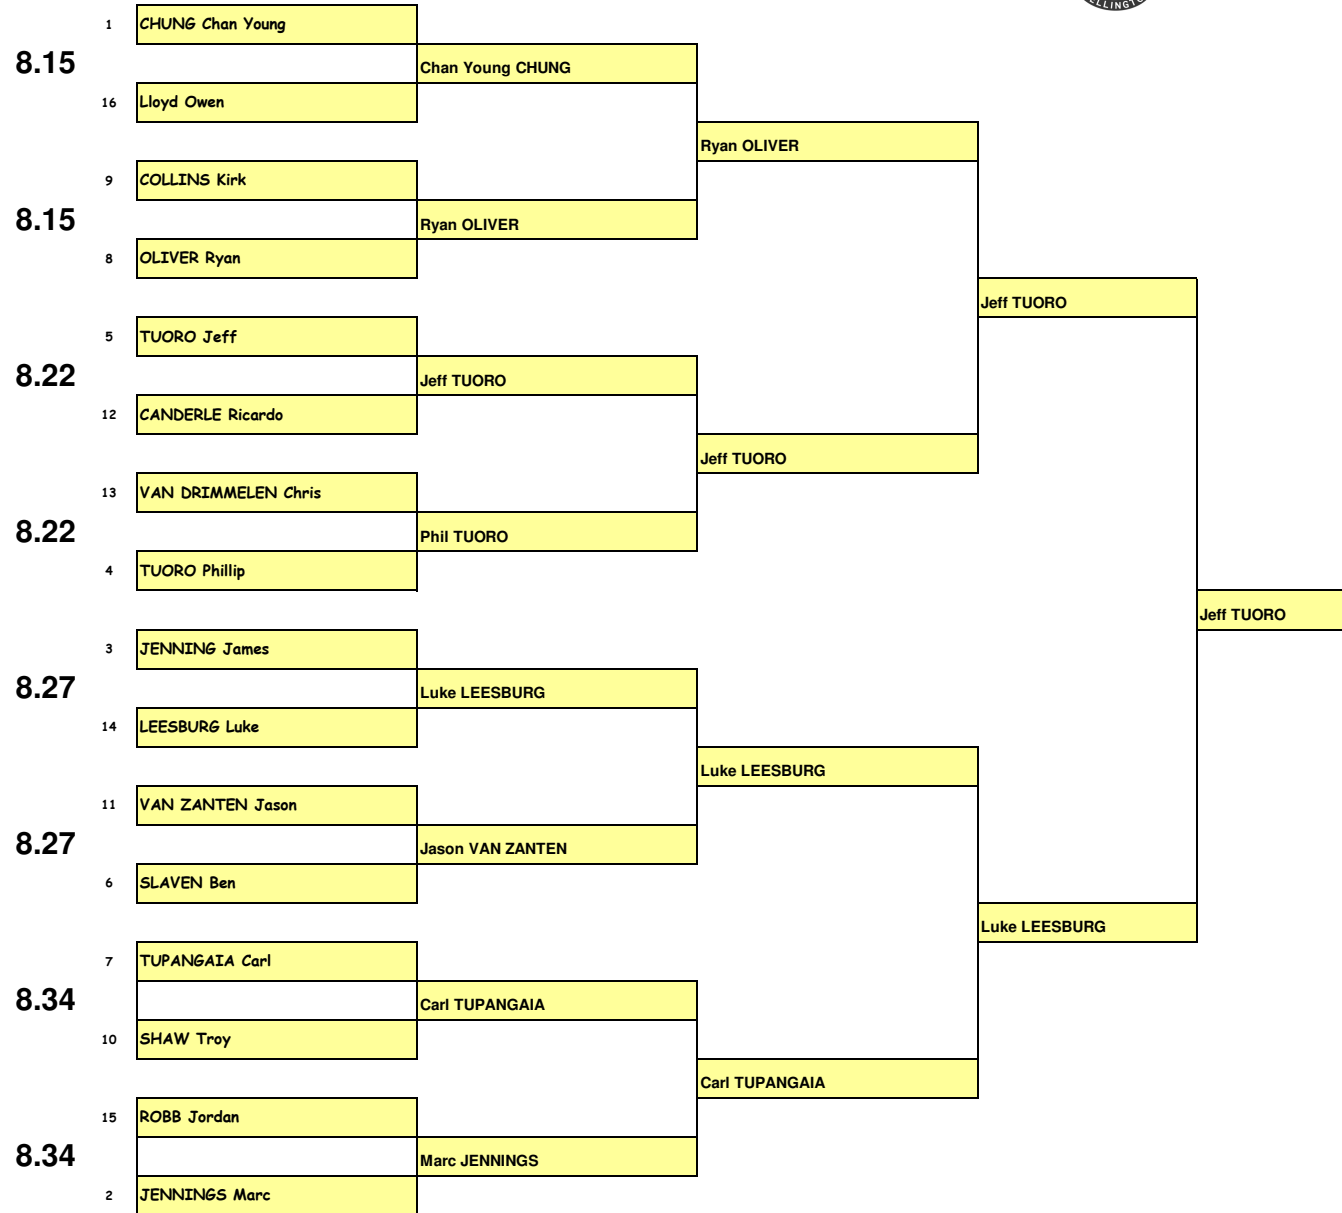

MANOR PARK GOLF CLUB - MATCH-PLAY CHAMPIONSHIP

0 - 7.4

Tee 1

MANOR PARK GOLF CLUB - MATCH-PLAY CHAMPIONSHIP

Tee 9 7.5 -