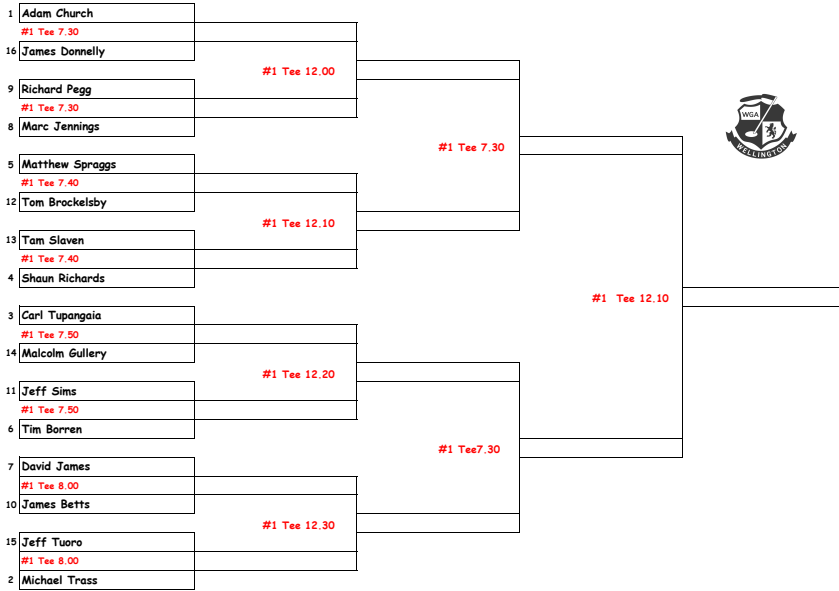

WGA - MATCH-PLAY CHAMPIONSHIP - SHANDON GOLF CLUB - 3/4 OCTOBER 2009

Draw completed 30.09.09

WELLINGTON MATCHPLAY CHAMPIONSHIP - PLATE - 2009
SHANDON GC